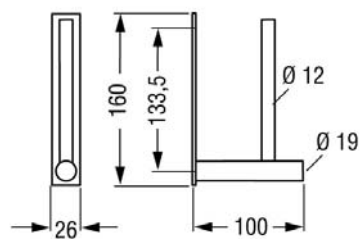

available in satin stainless steel (27) and chromed brass (16)

HT-A002 – HT toilet brush set for wall mounting

HT-A003 – HT paper roll holder for wall mounting

HT-A004 – HT spare roll holder for wall mounting