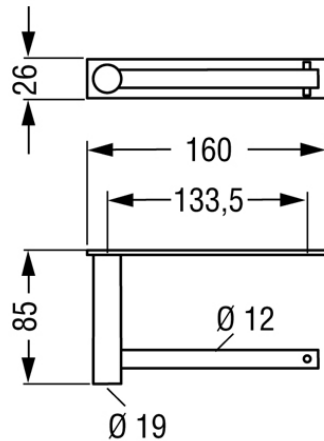

HT sanitary accessories

satin stainless steel and polished chrome

HT-A003 – HT paper roll holder for wall mounting

HT-A006-N – HT hook

HT-A004 – HT spare roll holder

HT-A002 – HT toilet brush set

HT sanitary accessories

available in satin stainless steel (27) and chromed brass (16)

HT-A002 – HT toilet brush set for wall mounting

HT-A003 – HT paper roll holder for wall mounting

HT-A004 – HT spare roll holder for wall mounting

HT-A006-N – HT hook with pin