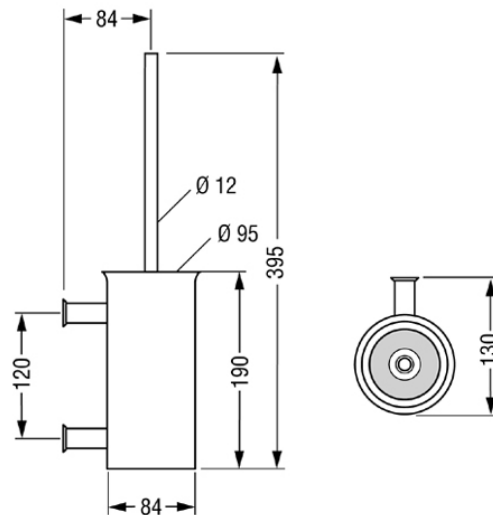

HT sanitary accessories

satin stainless steel and polished chrome

HT-A003 – HT paper roll holder for wall mounting

HT-A006-N – HT hook

HT-A004 – HT spare roll holder

HT-A002 – HT toilet brush set

HT sanitary accessories

available in satin stainless steel (27) and chromed brass (16)

HT-A002 – HT toilet brush set for wall mounting

HT-A003 – HT paper roll holder for wall mounting

HT-A004 – HT spare roll holder for wall mounting

HT-A006-N – HT hook with pin